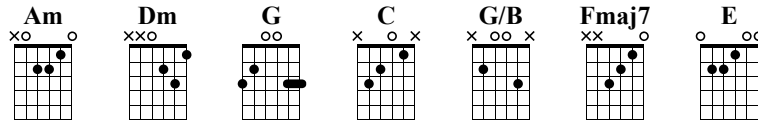

# Flowers

Miley Cyrus

Standard tuning

♩ = 120

sguit.

Am Dm G C G/B 3x

Fmaj7 E

The first system of the guitar score consists of two lines of music. The top line is a treble clef staff in 4/4 time, showing a sequence of chords: Am (measures 1-4), Dm (measures 5-8), G (measures 9-12), C (measures 13-16), and G/B (measures 17-20). The bottom line is a guitar tablature with six strings, showing fret numbers and picking directions (V for downstroke, □ for upstroke). The second system continues with Fmaj7 (measures 21-24) and E (measures 25-28), also including a treble clef staff and guitar tablature.

Refrain:

I can buy myself flowers

Write my name in the sand

Talk to myself for hours

Say things you don't understand

I can take myself dancing

And I can hold my own hand

Yeah, I can love me better than you can