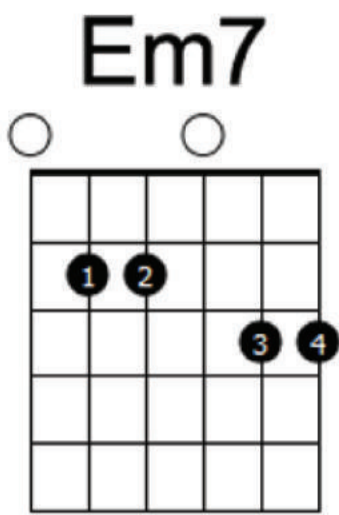

Oasis - Wonderwall - Lesson

Capo on 2nd fret

← This version of A7sus4 is used in the bridge.

Parts Of The Song:

Main Riff & Verses

NOTE: The faint vertical lines are only there to help divide up the strum and make it easier to follow. They are not meant to indicate where a bar has finished.

Em7	G	Dsus4	A7sus4
D D D DU	DUD D DU	DUD D D	DU U UDUDU

Break

Cadd9	Dsus4	A7sus4
D D D DU	UD D DU	DUD D DU U UDUDU

Oasis - Wonderwall - Lesson

Capo on 2nd fret

Parts Of The Song (Continued):

Bridge

NOTE: Play first bar twice

Song Structure

Main Riff (Intro) x4

Verse x3

Break x1

Verse x4

Bridge x1

Chorus x3

Chorus End x1

Re-Entry x1

Verse x4

Bridge x1

Chorus x15

Chorus End x1