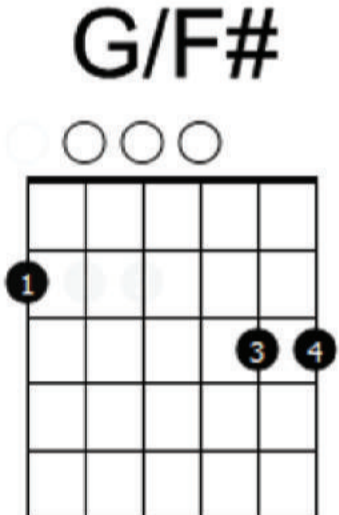

Oasis - Wonderwall - Lesson

Capo on 2nd fret

← This version of A7sus4 is used in the bridge.

Parts Of The Song:

Main Riff & Verses

NOTE: The faint vertical lines are only there to help divide up the strum and make it easier to follow. They are not meant to indicate where a bar has finished.

Em7	G	Dsus4	A7sus4
D D D DU	DUD D DU	DUD D D	DU U UDUDU

Break

Cadd9	Dsus4	A7sus4
D D D DU	UD D DU	DUD D DU U UDUDU

Oasis - Wonderwall - Lesson

Capo on 2nd fret

Parts Of The Song (Continued):

Bridge

NOTE: Play first bar twice

Cadd9	Dsus4	Em7	
D D D DU	DUD D DU	D D D DU	DUD D DU
Cadd9	Dsus4	G G/F#	Em7 G
D D D DU	DUD D DU	D DUD DU	D DUD DU
A7sus4 (open e string)			
D UDU DU	UDU UDU	D UDU DU	UDU UDU

X2

Chorus

NOTE: Played 3 times except for the end (see song structure)

Song Structure

Main Riff (Intro) x4

Verse x3

Break x1

Verse x4

Bridge x1

Chorus x3

Chorus End x1