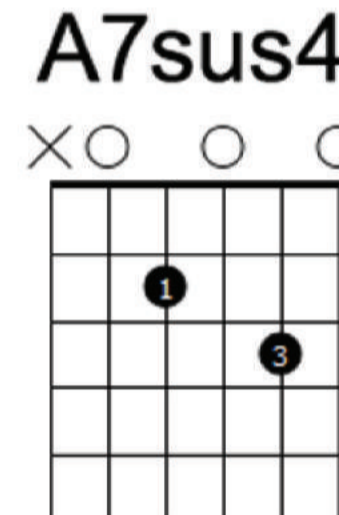

Oasis - Wonderwall - Lesson

Capo on 2nd fret

← This version of A7sus4 is used in the bridge.

Parts Of The Song:

Main Riff & Verses

NOTE: The faint vertical lines are only there to help divide up the strum and make it easier to follow. They are not meant to indicate where a bar has finished.

Em7	G	Dsus4	A7sus4
D D D DU	DUD D DU	DUD D D	DU U UDUDU

Break

Cadd9	Dsus4	A7sus4
D D D DU	UD D DU	DUD D DU U UDUDU

Oasis - Wonderwall - Lesson

Capo on 2nd fret

Parts Of The Song (Continued):

Bridge

NOTE: Play first bar twice

Song Structure

Main Riff (Intro) x4

Verse x3

Break x1

Verse x4

Bridge x1

Chorus x3

Chorus End x1

Re-Entry x1

Verse x4

Bridge x1

Chorus x15

Chorus End x1