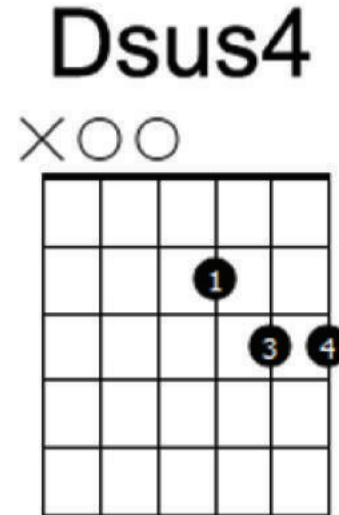

Oasis - Wonderwall - Lesson

Capo on 2nd fret

← This version of A7sus4 is used in the bridge.

Parts Of The Song:

Main Riff & Verses

NOTE: The faint vertical lines are only there to help divide up the strum and make it easier to follow. They are not meant to indicate where a bar has finished.

Em7	G	Dsus4	A7sus4
D D D DU	DUD D DU	DUD D D	DU U UDUDU

Break

Cadd9	Dsus4	A7sus4
D D D DU	UD D DU	DUD D DU U UDUDU

Oasis - Wonderwall - Lesson

Capo on 2nd fret

Parts Of The Song (Continued):

Bridge

NOTE: Play first bar twice

Song Structure

Main Riff (Intro) x4

Verse x3

Break x1

Verse x4

Bridge x1

Chorus x3

Chorus End x1

Re-Entry x1

Verse x4

Bridge x1

Chorus x15

Chorus End x1