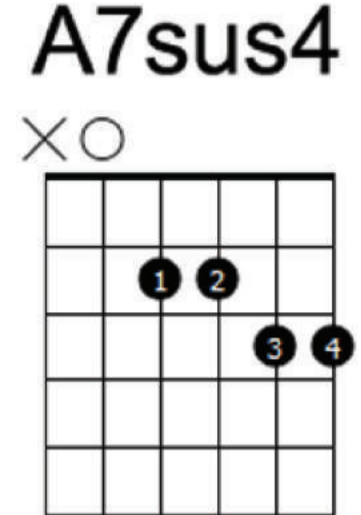

Oasis - Wonderwall - Lesson

Capo on 2nd fret

← This version of A7sus4 is used in the bridge.

Parts Of The Song:

Main Riff & Verses

NOTE: The faint vertical lines are only there to help divide up the strum and make it easier to follow. They are not meant to indicate where a bar has finished.

Em7	G	Dsus4	A7sus4
D D D DU	DUD D DU	DUD D D	DU U UDUDU

Break

Cadd9	Dsus4	A7sus4
D D D DU	UD D DU	DUD D DU U UDUDU

Oasis - Wonderwall - Lesson

Capo on 2nd fret

Parts Of The Song (Continued):

Bridge

NOTE: Play first bar twice

Song Structure

Main Riff (Intro) x4

Verse x3

Break x1

Verse x4

Bridge x1

Chorus x3

Chorus End x1