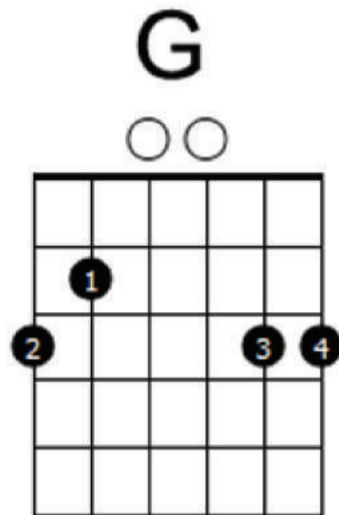

Oasis - Wonderwall - Lesson

Capo on 2nd fret

← This version of A7sus4 is used in the bridge.

Parts Of The Song:

Main Riff & Verses

NOTE: The faint vertical lines are only there to help divide up the strum and make it easier to follow. They are not meant to indicate where a bar has finished.

Em7	G	Dsus4	A7sus4
D D D DU	DUD D DU	DUD D D	DU U UDUDU

Break

Cadd9	Dsus4	A7sus4
D D D DU	UD D DU	DUD D DU U UDUDU

Oasis - Wonderwall - Lesson

Capo on 2nd fret

Parts Of The Song (Continued):

Bridge

NOTE: Play first bar twice

Cadd9	Dsus4	Em7	
D D D DU	DUD D DU	D D D DU	DUD D DU
Cadd9	Dsus4	G G/F#	Em7 G
D D D DU	DUD D DU	D DUD DU	D DUD DU
A7sus4 (open e string)			
D UDU DU	UDU UDU	D UDU DU	UDU UDU

X2

Chorus

NOTE: Played 3 times except for the end (see song structure)

Song Structure

Main Riff (Intro) x4

Verse x3

Break x1

Verse x4

Bridge x1

Chorus x3

Chorus End x1