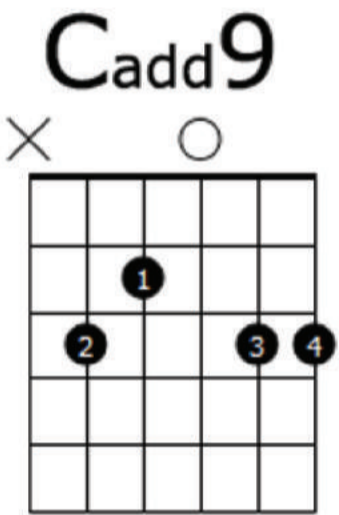

Oasis - Wonderwall - Lesson

Capo on 2nd fret

← This version of A7sus4 is used in the bridge.

Parts Of The Song:

Main Riff & Verses

NOTE: The faint vertical lines are only there to help divide up the strum and make it easier to follow. They are not meant to indicate where a bar has finished.

Em7	G	Dsus4	A7sus4
D D D DU	DUD D DU	DUD D D	DU U UDUDU

Break

Cadd9	Dsus4	A7sus4
D D D DU	UD D DU	DUD D DU U UDUDU

Oasis - Wonderwall - Lesson

Capo on 2nd fret

Parts Of The Song (Continued):

Bridge

NOTE: Play first bar twice

Cadd9	Dsus4	Em7	
D D D DU	DUD D DU	D D D DU	DUD D DU
Cadd9	Dsus4	G G/F#	Em7 G
D D D DU	DUD D DU	D DUD DU	D DUD DU
A7sus4 (open e string)			
D UDU DU	UDU UDU	D UDU DU	UDU UDU

X2

Chorus

NOTE: Played 3 times except for the end (see song structure)

Song Structure

Main Riff (Intro) x4

Verse x3

Break x1

Verse x4

Bridge x1

Chorus x3

Chorus End x1